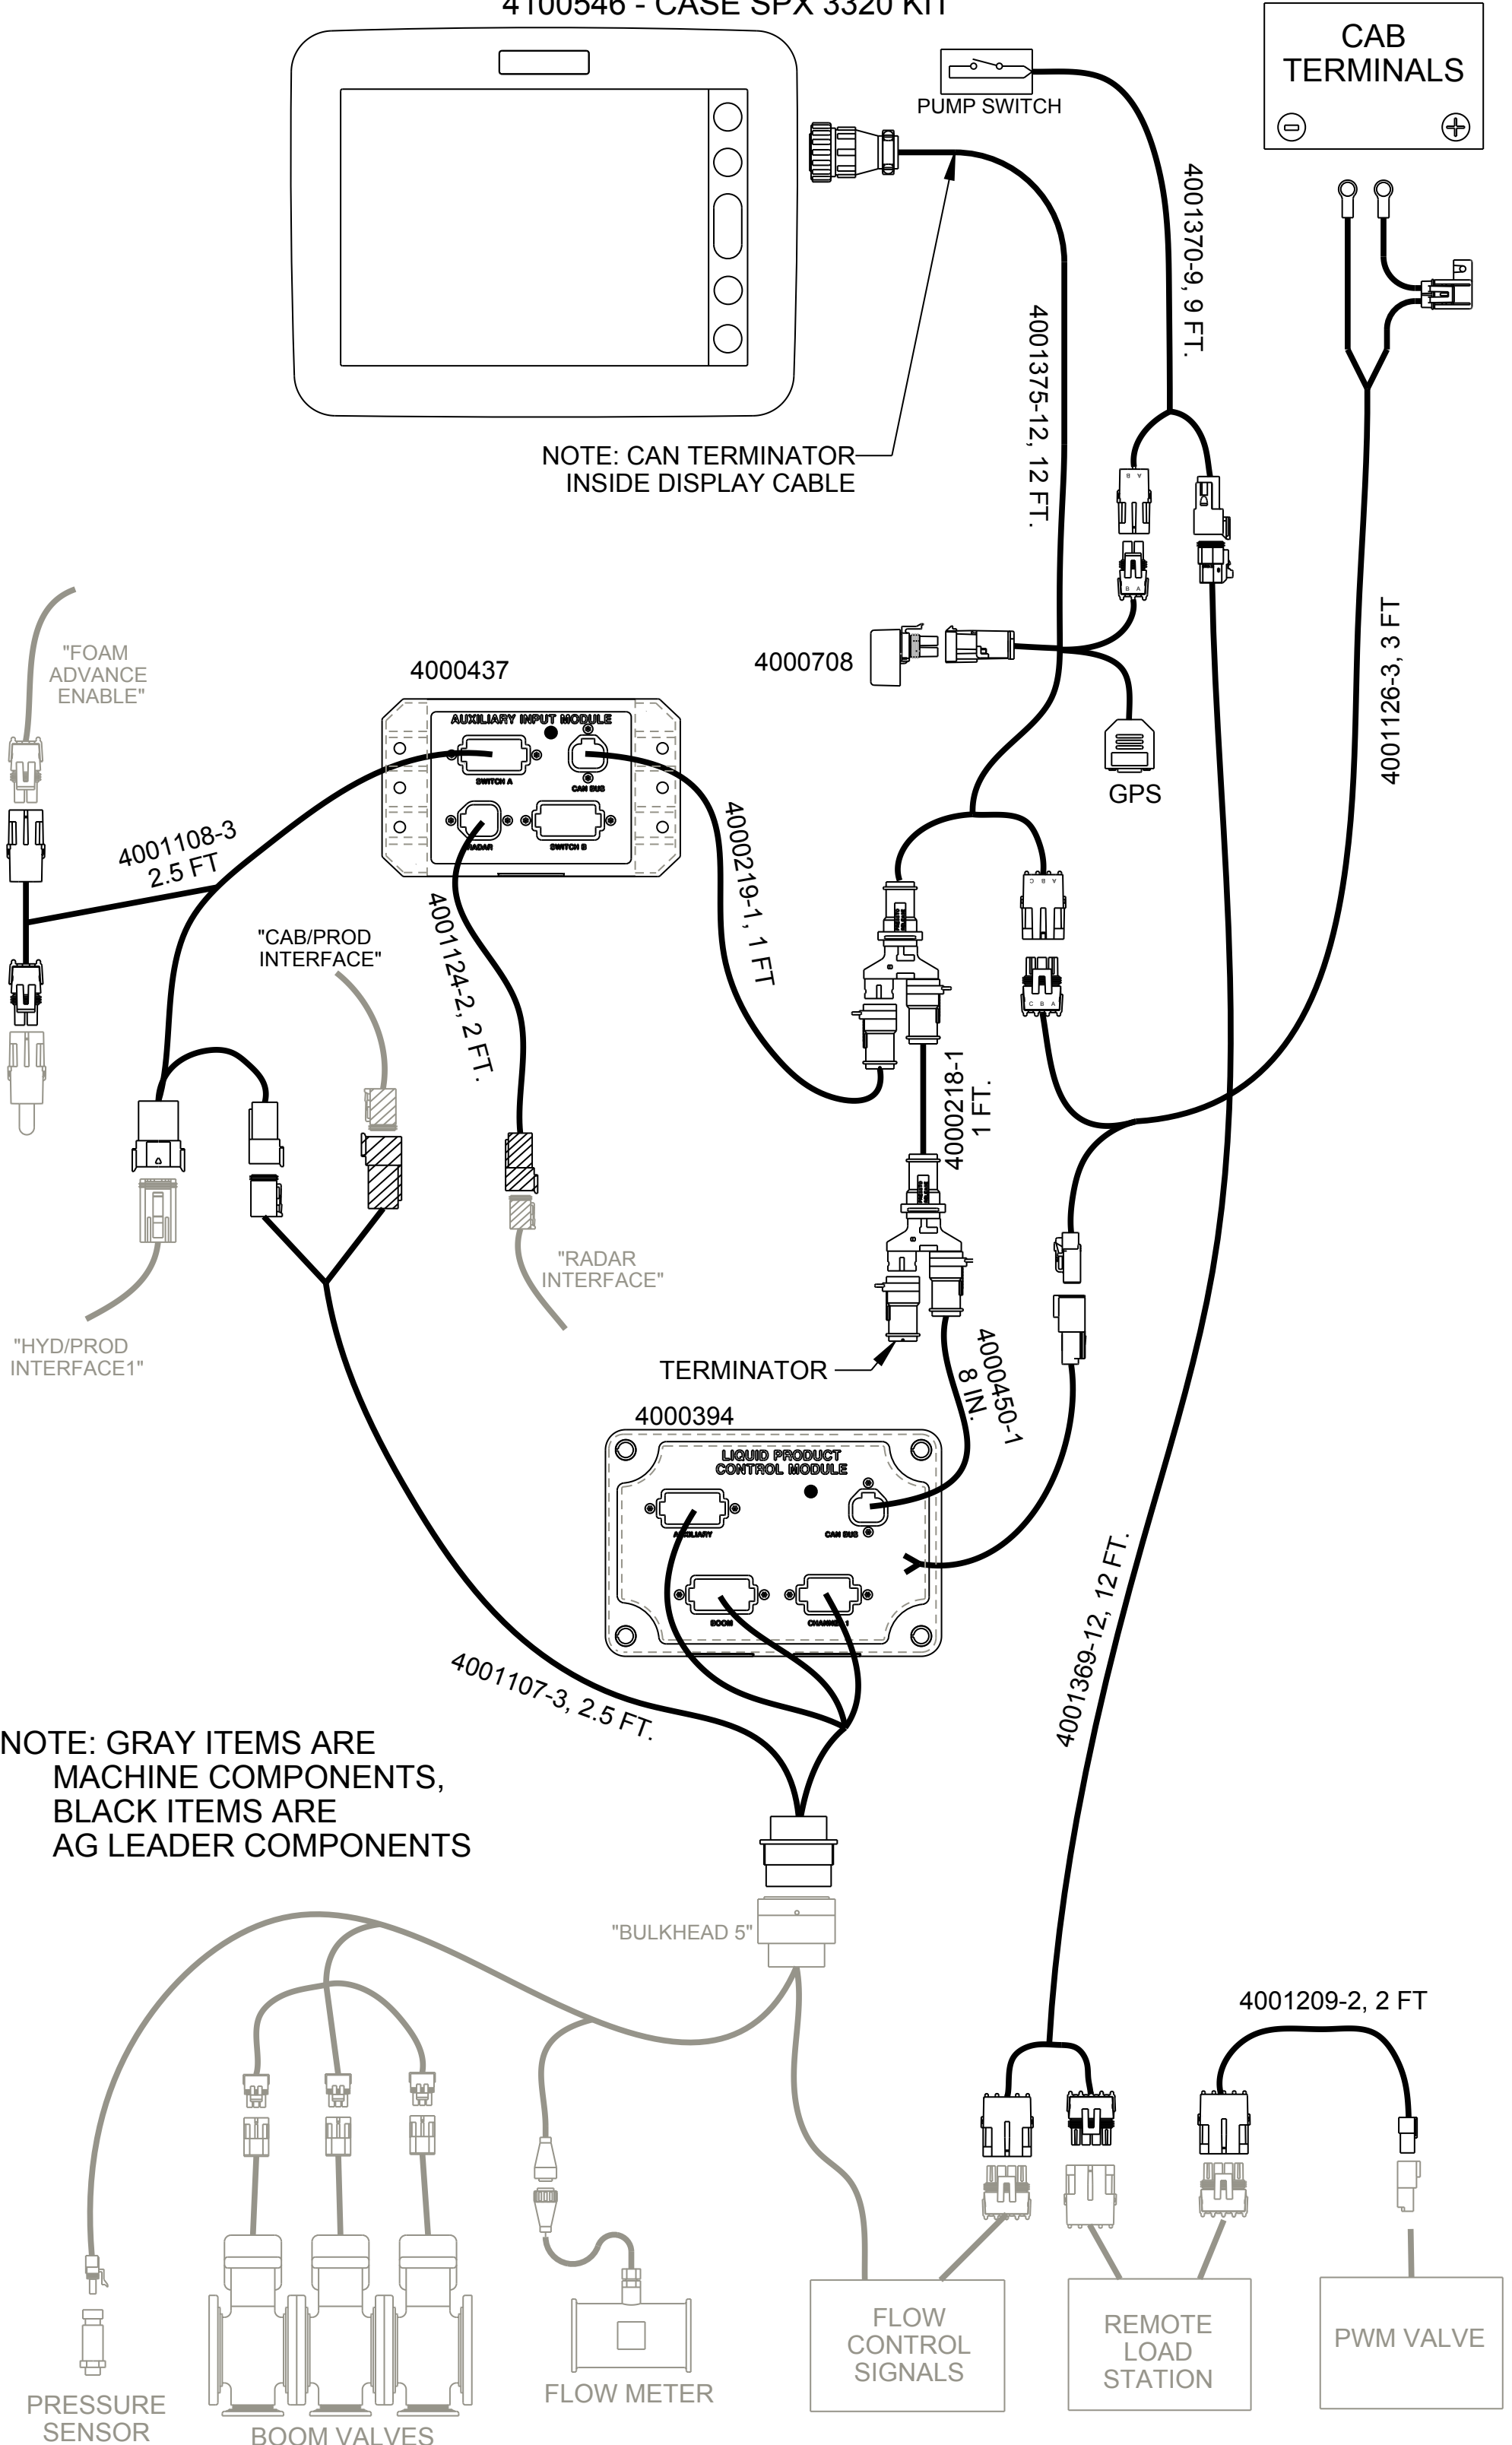

4100546 - CASE SPX 3320 KIT

NOTE: CAN TERMINATOR INSIDE DISPLAY CABLE

NOTE: GRAY ITEMS ARE MACHINE COMPONENTS, BLACK ITEMS ARE AG LEADER COMPONENTS