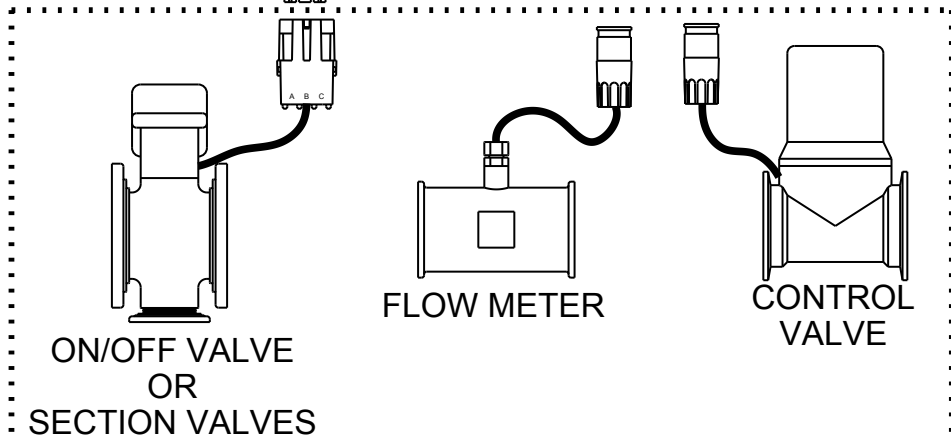

IMPLEMENT SWITCH
 4000335, 1 FT

ACC-FLOW
 SYSTEM
 COMPONENTS