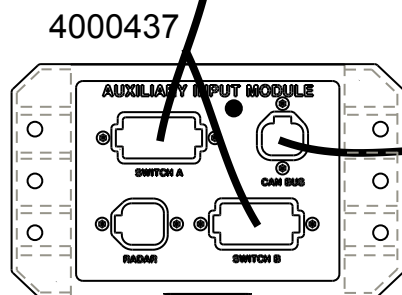

4100548 - ACCU-FLOW

4000437

4000219-1 (1 FT)

4000411-12, 12 FT.

4000727-10, 10 FT.

4000708

CAB CABLE AND AUXILIARY INPUT MODULE KITS
 ACCU-FLOW KIT

OPTIONAL:
 4000724-6, 6 FT.
 4000724-12, 12 FT.
 4000724-24, 24 FT.

TERMINATOR

4000726-12, 12 FT.

4000450-1 (8 IN.)

4000394

4001013 (8 IN.)

4001634-6, 6 FT

4000573-6, 6 FT

4000495-1 - 8 IN.

IMPLEMENT SWITCH
 4000335, 1 FT

ACC-FLOW
 SYSTEM
 COMPONENTS