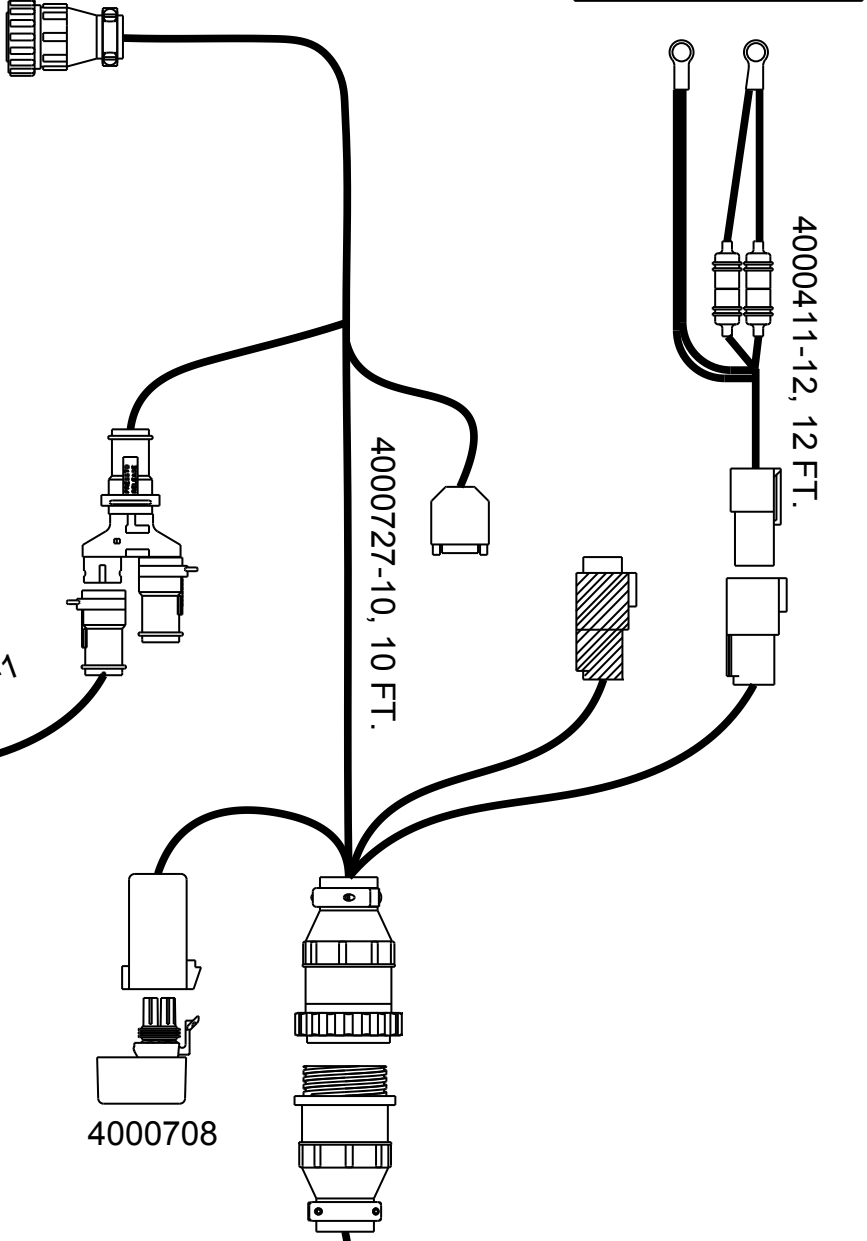

4100548 - ACCU-FLOW

4000437

4000219-1 (1 FT)

4000411-12, 12 FT.

4000727-10, 10 FT.

4000708

CAB CABLE AND AUXILIARY INPUT MODULE KITS
 ACCU-FLOW KIT

OPTIONAL:
 4000724-6, 6 FT.
 4000724-12, 12 FT.
 4000724-24, 24 FT.

TERMINATOR

4000726-12, 12 FT.

4000450-1 (8 IN.)

4000394

4001013 (8 IN.)

4001634-6, 6 FT

4000573-6, 6 FT

4000495-1 - 8 IN.

IMPLEMENT SWITCH
 4000335, 1 FT

ACC-FLOW
 SYSTEM
 COMPONENTS