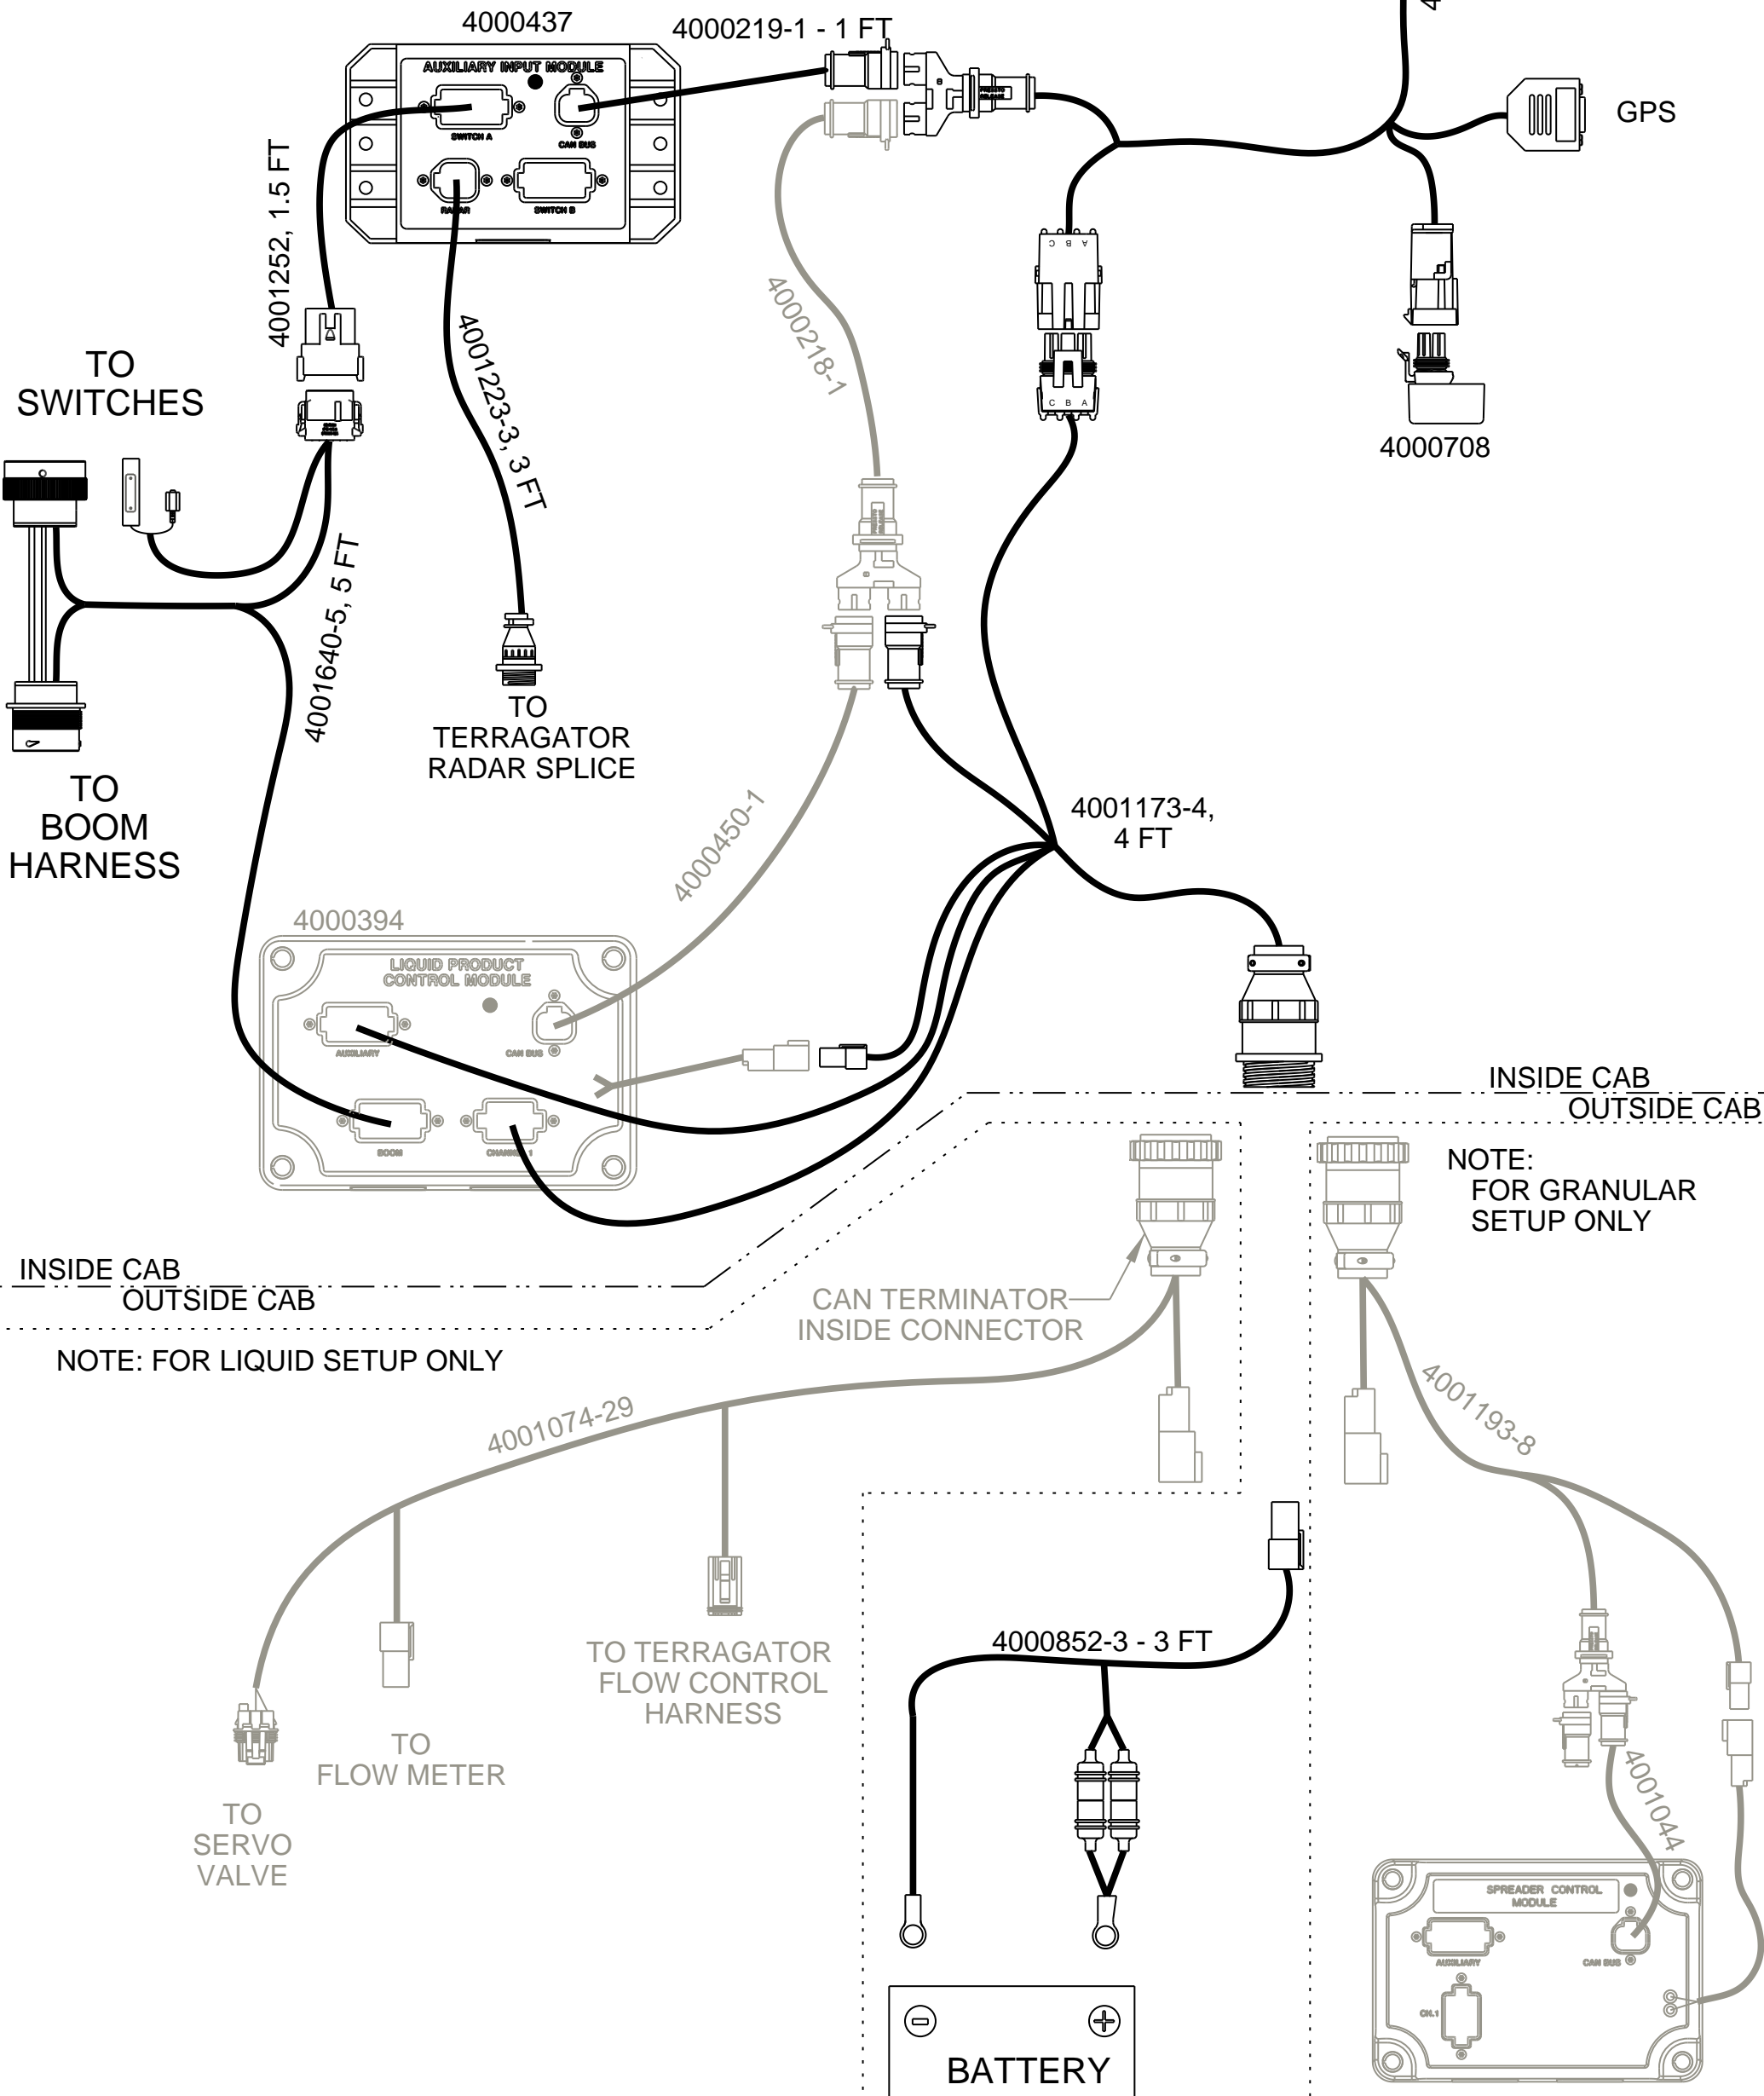

4100573 - TERRAGATOR CAB KIT - 2000-2003

NOTE: SHADED ITEMS ARE INCLUDED IN DIFFERENT KITS

NOTE: CAN TERMINATOR LOCATED INSIDE DISPLAY CABLE

TO SWITCHES

TO BOOM HARNESS

TO TERRAGATOR RADAR SPLICE

GPS

4000708

INSIDE CAB
OUTSIDE CAB

INSIDE CAB
OUTSIDE CAB

NOTE:
FOR GRANULAR
SETUP ONLY

NOTE: FOR LIQUID SETUP ONLY

CAN TERMINATOR
INSIDE CONNECTOR

TO SERVO VALVE

TO FLOW METER

TO TERRAGATOR
FLOW CONTROL
HARNESS

BATTERY

SPREADER CONTROL
MODULE