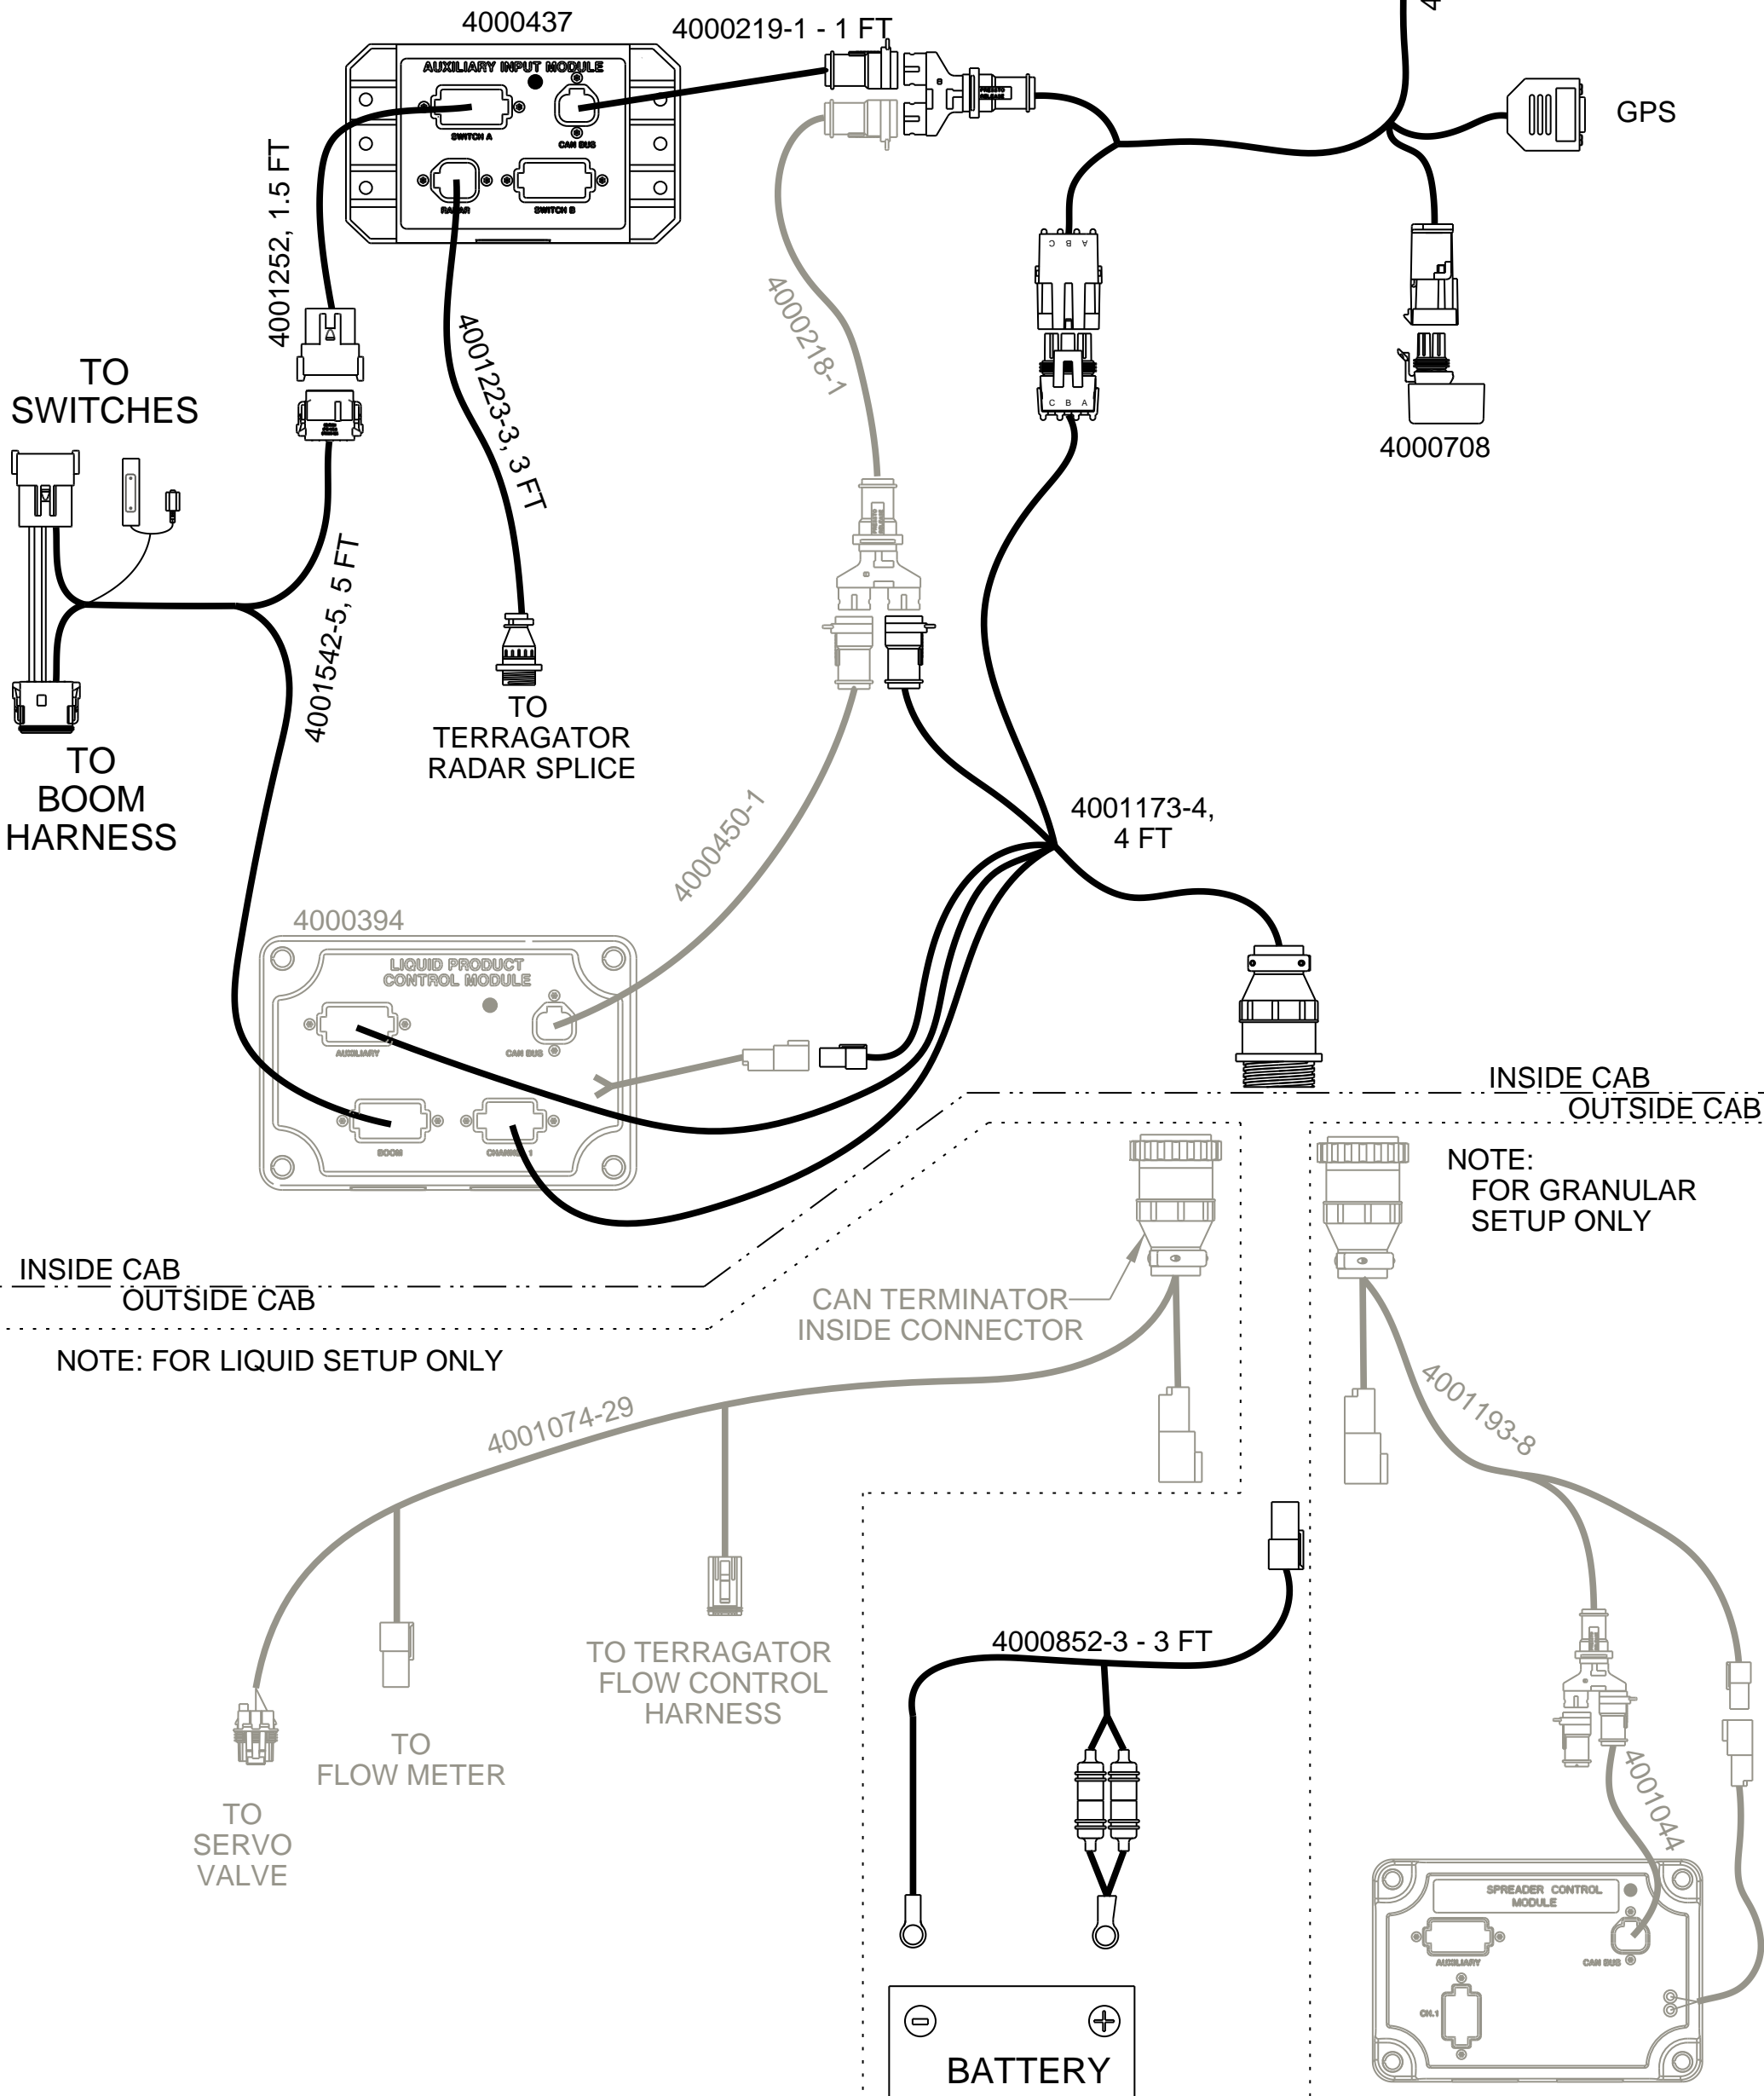

4100572 - TERRAGATOR CAB KIT - 2004-2005

NOTE: SHADED ITEMS ARE INCLUDED IN DIFFERENT KITS

NOTE: CAN TERMINATOR LOCATED INSIDE DISPLAY CABLE

INSIDE CAB
OUTSIDE CAB

NOTE:
FOR GRANULAR
SETUP ONLY

INSIDE CAB
OUTSIDE CAB

NOTE: FOR LIQUID SETUP ONLY

CAN TERMINATOR
INSIDE CONNECTOR