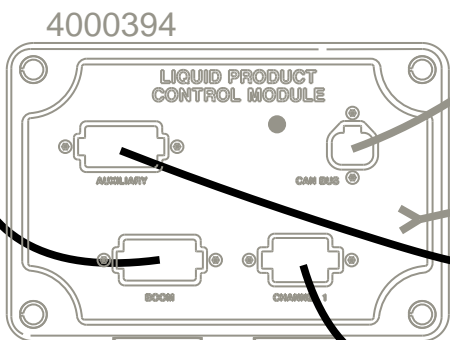

4100554 - TERRAGATOR CAB KIT - 2006 & UP

NOTE: SHADED ITEMS ARE INCLUDED IN DIFFERENT KITS

NOTE: CAN TERMINATOR LOCATED INSIDE DISPLAY CABLE

4001375-12, 12 FT

GPS

4000437

4000219-1 - 1 FT

TO SWITCHES

4001223-3, 3 FT

TO TERRAGATOR RADAR SPLICE

4000218-1

4000708

4001075-3 - 3 FT

TO BOOMS

4000450-1

4001173-4, 4 FT

4000394

INSIDE CAB
OUTSIDE CAB

NOTE: FOR GRANULAR SETUP ONLY

INSIDE CAB
OUTSIDE CAB

NOTE: FOR LIQUID SETUP ONLY

CAN TERMINATOR INSIDE CONNECTOR

4001074-29

TO TERRAGATOR FLOW CONTROL HARNESS

4000852-3 - 3 FT

TO SERVO VALVE

TO FLOW METER

4001193-8

4001044

BATTERY