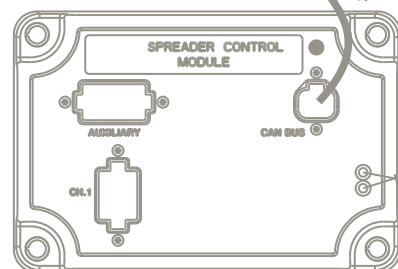

4000394

INSIDE CAB
OUTSIDE CAB

NOTE: FOR GRANULAR SETUP ONLY

INSIDE CAB
OUTSIDE CAB

NOTE: FOR LIQUID SETUP ONLY

CAN TERMINATOR INSIDE CONNECTOR

4001074-29

TO TERRAGATOR FLOW CONTROL HARNESS

4000852-3 - 3 FT

TO SERVO VALVE

TO FLOW METER

4001193-8

4001044

BATTERY