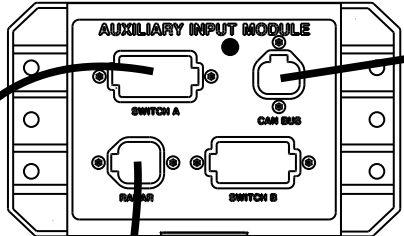

4100554 - TERRAGATOR CAB KIT - 2006 & UP

NOTE: SHADED ITEMS ARE INCLUDED IN DIFFERENT KITS

NOTE: CAN TERMINATOR LOCATED INSIDE DISPLAY CABLE

4001375-12, 12 FT

GPS

4000437

4000219-1 - 1 FT

TO SWITCHES

4001223-3, 3 FT

TO TERRAGATOR RADAR SPLICE

4000218-1

4000708

4001075-3 - 3 FT

TO BOOMS

4000450-1

4001173-4, 4 FT

4000394

INSIDE CAB
OUTSIDE CAB

NOTE: FOR GRANULAR SETUP ONLY

INSIDE CAB
OUTSIDE CAB

NOTE: FOR LIQUID SETUP ONLY

CAN TERMINATOR INSIDE CONNECTOR

4001074-29

TO TERRAGATOR FLOW CONTROL HARNESS

4000852-3 - 3 FT

TO SERVO VALVE

TO FLOW METER

4001193-8

4001044

BATTERY